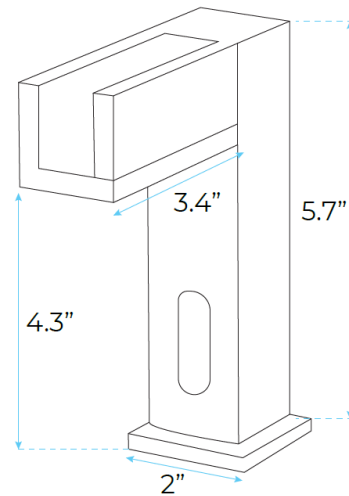

BATHSELECT CONTEMPORARY COMMERCIAL AUTOMATIC WATERFALL SENSOR FAUCET IN CHROME SPECS

Specs:

- Power: DC:6V(4AA alkaline battery)
- AC:220V-240V; 50/60HZ
- Water Consumption: 0.05-1.6Mpa
- Detection Zone: 16-32 cm or adjustable
- Battery lifespan: 100000 cycles
- Static Power Consumption: 0.36mw
- Working Power consumption: 0.5mw
- Inductive Opening Time: < 1 second
- Inductive Closing Time: < 2 second
- Dia.of inlet / outlet pipe: G1/2"
- Temperature: 0.1-50°C
- Flow rate (L / Min): 8L / Min
- Applicable water pressure(MPa): 0.05-0.8
- LED Color: Cold water-Blue light; Warm water-Green light; Hot water-Red light.